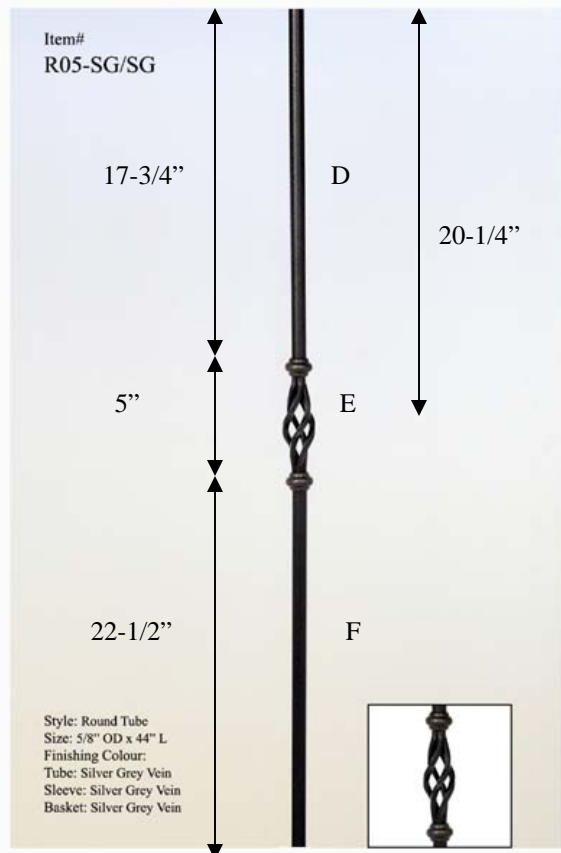

### A502 Model

Standard total lengths are 44 inches  
Distance between two rings (B) are 21 inches

Customization is possible upon customer's request.

### R-05 Model

Standard total lengths are 45-1/4 inches  
Distance from top to center of basket 20-1/4 inches

Customization is possible upon customer's request.

**A511 Model**

Total Standard lengths are 44 inches  
Distance from top to a ring is 22 inches