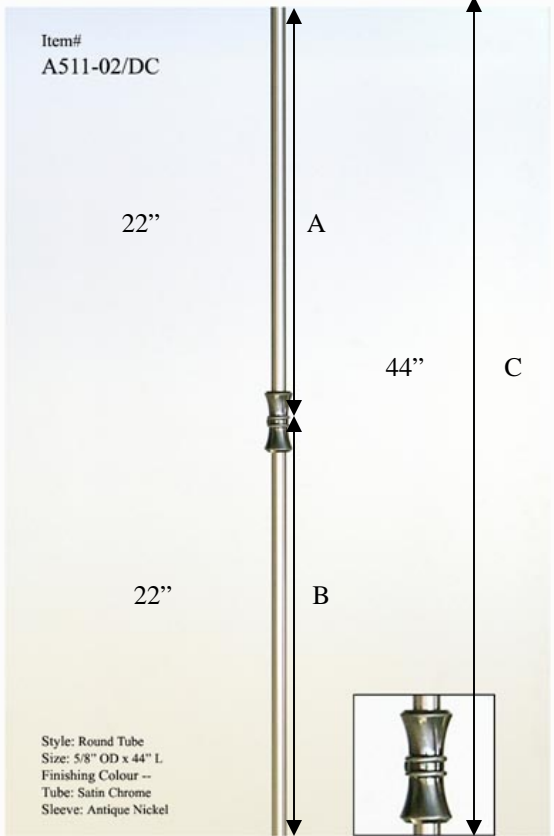

### A502 Model

Standard total lengths are 44 inches  
Distance between two rings (B) are 21 inches

Customization is possible upon customer's request.

### R-05 Model

Standard total lengths are 45-1/4 inches  
Distance from top to center of basket 20-1/4 inches

Customization is possible upon customer's request.

**A511 Model**

Total Standard lengths are 44 inches  
Distance from top to a ring is 22 inches